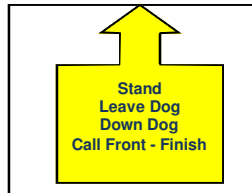

WCOTC Presents:

2012 Rally Rule Change Workshop

Saturday, March 24

1:00-4:00 pm

- This workshop will focus on the changes to the Rally regulations which will take effect beginning April 1, 2012.
- Introduction of the new Rally exercises and how to perform them correctly, as well as changes in signs, rules, performance & scoring.
- Tips for training and trialing will be included.